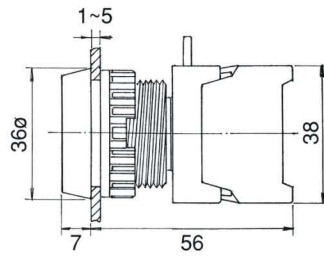

ILLUMINATED PUSH BUTTON SWITCHES
 PUSH BUTTON SWITCHES 30ø, IP65

PBF30-1/O
 PBF30-1/C

LEB30-1/C , Latching (Reset)

PBF30-1O/C

LEB30-1O/C , Latching (Reset)

PBL30-1/O PBL30-1O/C
 PBL30-1/C

LBF30-1/O , Illuminated
 LBF30-1/C

EB30-1/C
 EB30-1O/C

LBF30-1O/C , Illuminated

BEB30-1/C
 BEB30-1O/C

LBL30-1/O , LBL30-1O/C
 LBL30-1/C