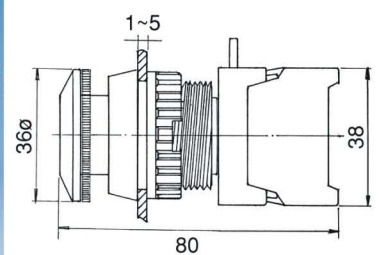

ILLUMINATED PUSH BUTTON SWITCHES
 PUSH BUTTON SWITCHES 30ø, IP65

PBF30-1/O
 PBF30-1/C

LEB30-1/C , Latching (Reset)

PBF30-1O/C

LEB30-1O/C , Latching (Reset)

PBL30-1/O PBL30-1O/C
 PBL30-1/C

LBF30-1/O , Illuminated
 LBF30-1/C

EB30-1/C
 EB30-1O/C

LBF30-1O/C , Illuminated

BEB30-1/C
 BEB30-1O/C

LBL30-1/O , LBL30-1O/C
 LBL30-1/C