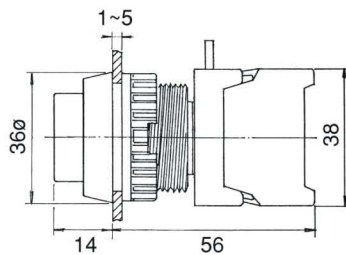

ILLUMINATED PUSH BUTTON SWITCHES
 PUSH BUTTON SWITCHES 30ø, IP65

PBF30-1/O
 PBF30-1/C

LEB30-1/C , Latching (Reset)

PBF30-1O/C

LEB30-1O/C , Latching (Reset)

PBL30-1/O PBL30-1O/C
 PBL30-1/C

LBF30-1/O , Illuminated
 LBF30-1/C

EB30-1/C
 EB30-1O/C

LBF30-1O/C , Illuminated

BEB30-1/C
 BEB30-1O/C

LBL30-1/O , LBL30-1O/C
 LBL30-1/C