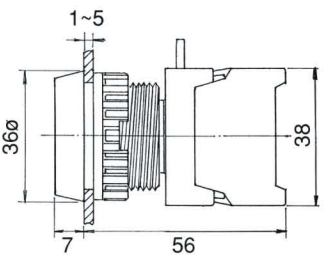

ILLUMINATED PUSH BUTTON SWITCHES
 PUSH BUTTON SWITCHES 30ø, IP65

PBF30-1/O
 PBF30-1/C

LEB30-1/C , Latching (Reset)

PBF30-1O/C

LEB30-1O/C , Latching (Reset)

PBL30-1/O PBL30-1O/C
 PBL30-1/C

LBF30-1/O , Illuminated
 LBF30-1/C

EB30-1/C
 EB30-1O/C

LBF30-1O/C , Illuminated

BEB30-1/C
 BEB30-1O/C

LBL30-1/O , LBL30-1O/C
 LBL30-1/C