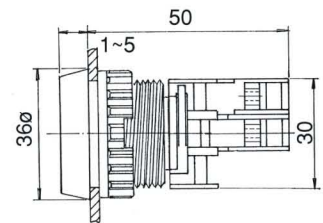

ILLUMINATED PUSH BUTTON SWITCHES
 PUSH BUTTON SWITCHES 30ø, IP65

PBF30-1/O
 PBF30-1/C

LEB30-1/C , Latching (Reset)

PBF30-1O/C

LEB30-1O/C , Latching (Reset)

PBL30-1/O PBL30-1O/C
 PBL30-1/C

LBF30-1/O , Illuminated
 LBF30-1/C

EB30-1/C
 EB30-1O/C

LBF30-1O/C , Illuminated

BEB30-1/C
 BEB30-1O/C

LBL30-1/O , LBL30-1O/C
 LBL30-1/C