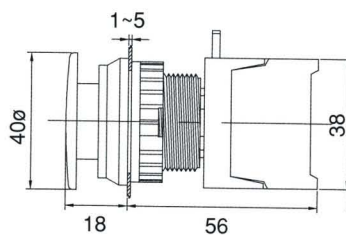

ILLUMINATED PUSH BUTTON SWITCHES
 PUSH BUTTON SWITCHES 30ø, IP65

PBF30-1/O
 PBF30-1/C

LEB30-1/C , Latching (Reset)

PBF30-1O/C

LEB30-1O/C , Latching (Reset)

PBL30-1/O PBL30-1O/C
 PBL30-1/C

LBF30-1/O , Illuminated
 LBF30-1/C

EB30-1/C
 EB30-1O/C

LBF30-1O/C , Illuminated

BEB30-1/C
 BEB30-1O/C

LBL30-1/O , LBL30-1O/C
 LBL30-1/C