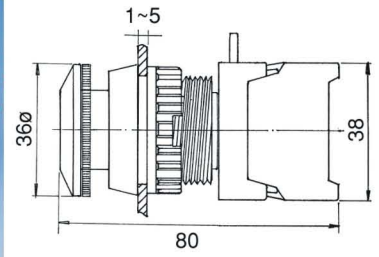

ILLUMINATED PUSH BUTTON SWITCHES
 PUSH BUTTON SWITCHES 30ø, IP65

PBF30-1/O
 PBF30-1/C

LEB30-1/C , Latching (Reset)

PBF30-1O/C

LEB30-1O/C , Latching (Reset)

PBL30-1/O PBL30-1O/C
 PBL30-1/C

LBF30-1/O , Illuminated
 LBF30-1/C

EB30-1/C
 EB30-1O/C

LBF30-1O/C , Illuminated

BEB30-1/C
 BEB30-1O/C

LBL30-1/O , LBL30-1O/C
 LBL30-1/C