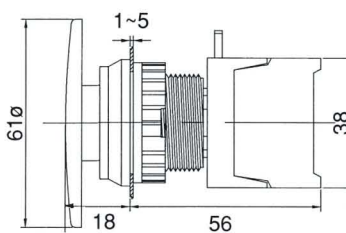

ILLUMINATED PUSH BUTTON SWITCHES
 PUSH BUTTON SWITCHES 30ø, IP65

PBF30-1/O
 PBF30-1/C

LEB30-1/C , Latching (Reset)

PBF30-1O/C

LEB30-1O/C , Latching (Reset)

PBL30-1/O PBL30-1O/C
 PBL30-1/C

LBF30-1/O , Illuminated
 LBF30-1/C

EB30-1/C
 EB30-1O/C

LBF30-1O/C , Illuminated

BEB30-1/C
 BEB30-1O/C

LBL30-1/O , LBL30-1O/C
 LBL30-1/C