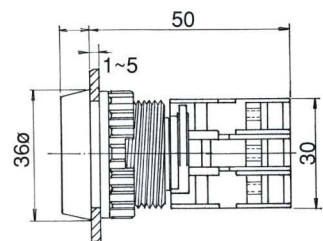

ILLUMINATED PUSH BUTTON SWITCHES
 PUSH BUTTON SWITCHES 30ø, IP65

PBF30-1/O
 PBF30-1/C

LEB30-1/C , Latching (Reset)

PBF30-1O/C

LEB30-1O/C , Latching (Reset)

PBL30-1/O PBL30-1O/C
 PBL30-1/C

LBF30-1/O , Illuminated
 LBF30-1/C

EB30-1/C
 EB30-1O/C

LBF30-1O/C , Illuminated

BEB30-1/C
 BEB30-1O/C

LBL30-1/O , LBL30-1O/C
 LBL30-1/C