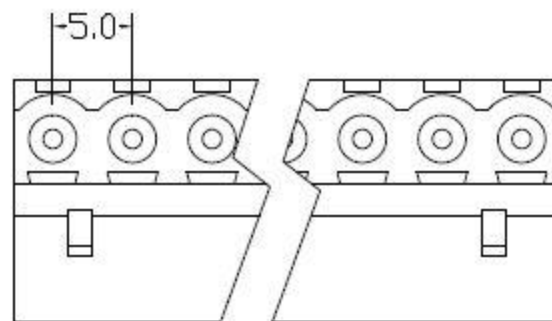

300V 12A 2.5mm²

Poles:2P/3P/4P/5P/6P/7P

8P/9P/10P/11P/12P/

13P/14P/15P/16P/17P

18P/19P/20P/21P/22P

23P/24P

Pitch:5.0mm 5.08mm

Materials

Housing: Polyamide 6.6,Green

Clamp: Phosphor Bronze,0.4t,Nickel Plated.

Wire Cage: Steel,0.7t,Zinc Plated.

Screw: M2.5,Steel,Zinc Plated.